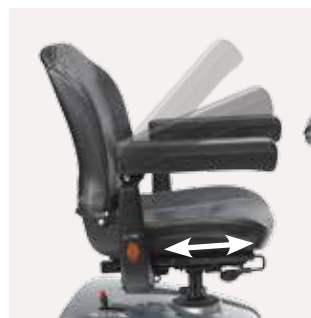

vital workings of the scooter against dirt and water. A two-step disengaging lever protects the scooter from free-wheeling if inadvertently knocked out of drive mode. The lighting system is cleverly designed to keep functioning even when one light fails.

Features and Accessories

Finite tiller movement
Individuals can easily adjust the tiller to suit their needs.

Brake light
Rear brake lighting warns other people that the scooter is slowing down, thus preventing collisions.

Comfort seating
Swivel functionality and sliding rails ensure optimal seating position.

Two-step disengaging lever
This unique concept prevents the scooter from accidentally freewheeling.

Features and Accessories