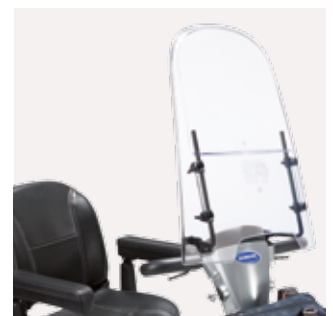

Built in anti-splash guards
Protects electronics and the transaxle from dirt and water.

Disassembly into five parts
No tools are required to dismantle Invacare Leo

Crutch & cane holder
Keeps your crutch or cane stable during the drive.

Lockable front box
Secure box for personal valuables.

Seatbelt

Large mirror
Can be mounted left or right.

Heavy-duty storage cover
Keeps the scooter clean and dry.

Charging off-board
Simply remove batteries to charge with the off-board charger kit.

Seat suspension module
Adds extra comfort during driving.

Windscreen
Protects the individuals from the wind.

Technical data

4 wheels	470 mm	410 mm	460 - 560 mm	475 mm	590 mm	1220 mm
3 wheels	470 mm	410 mm	460 - 560 mm	475 mm	590 mm	1200 mm